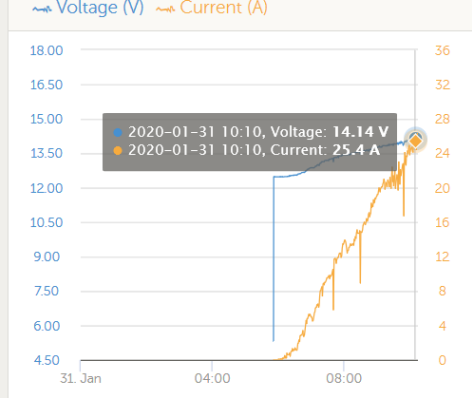

Photos

Share

Alarm logs

Reporting

Log out

Battery Voltage and Current [260]  
Voltage (V) Current (A)

Solar Charger Summary [288]

Battery watts	373 W
Charge state	Bulk
Voltage	14.18 V

Solar Charger Battery Voltage and Current [288]  
Voltage (V) Current (A)

Solar Charger Summary [289]

Battery watts	451 W
Charge state	Bulk
Voltage	14.19 V

Solar Charger Battery Voltage and Current [289]  
Voltage (V) Current (A)