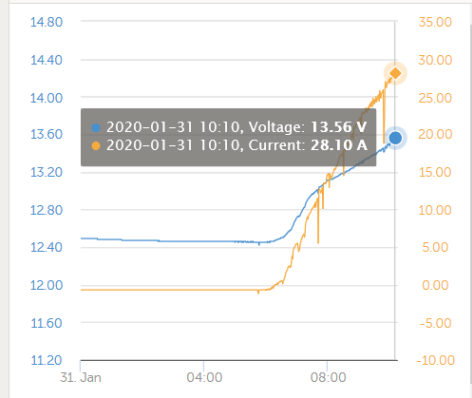

Photos

Share

Alarm logs

Reporting

Log out

Battery Voltage and Current [260]  
Voltage (V) Current (A)

Solar Charger Summary [288]

Battery watts	373 W
Charge state	Bulk
Voltage	14.18 V

Solar Charger Battery Voltage and Current [288]  
Voltage (V) Current (A)

Solar Charger Summary [289]

Battery watts	451 W
Charge state	Bulk
Voltage	14.19 V

Solar Charger Battery Voltage and Current [289]  
Voltage (V) Current (A)