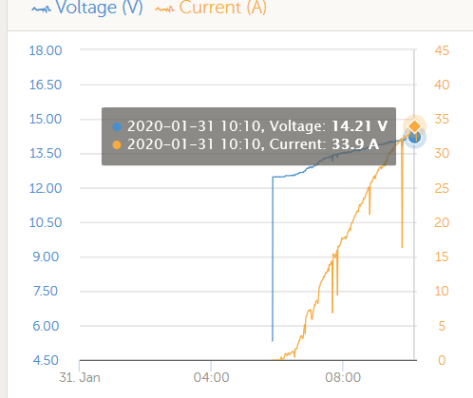

Photos

Share

Alarm logs

Reporting

Log out

Battery Voltage and Current [260]  
Voltage (V) Current (A)

Solar Charger Summary [288]

Battery watts	373 W
Charge state	Bulk
Voltage	14.18 V

Solar Charger Battery Voltage and Current [288]  
Voltage (V) Current (A)

Solar Charger Summary [289]

Battery watts	451 W
Charge state	Bulk
Voltage	14.19 V

Solar Charger Battery Voltage and Current [289]  
Voltage (V) Current (A)

MPPT state [288]

Ext. Control	
Equalize	
Storage	