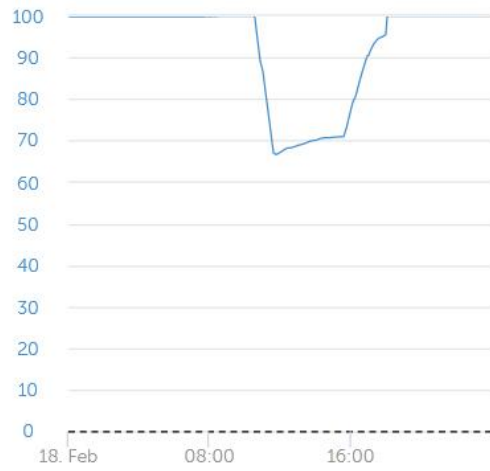

Battery SOC (State Of Charge) [258]

State of charge (%)

Battery Voltage and Current [258]

Voltage (V) Current (A)