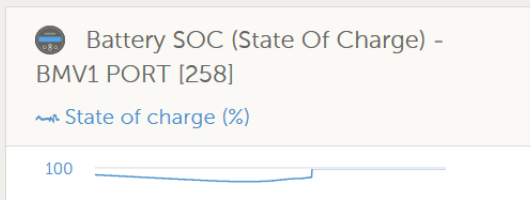

Search an installation

- BACK
- Dashboard
- Advanced**
- Device list
- Settings
- Remote Console
- Notes
- Photos
- Share
- Alarm logs
- Reporting

Log out

Temperature 30.0 C	Temperature type Battery	Temperature status OK
-----------------------	--------------------------------	-----------------------------

### Battery History - BMV1 PORT [258]

Deepest discharge	-95.40 Ah
Last discharge	0.00 Ah
Average discharge	0.00 Ah
Charge cycles	0.00
Full discharges	0.00
Total Ah drawn	-450.30 Ah
Minimum voltage	0.00 V
Maximum voltage	14.16 V