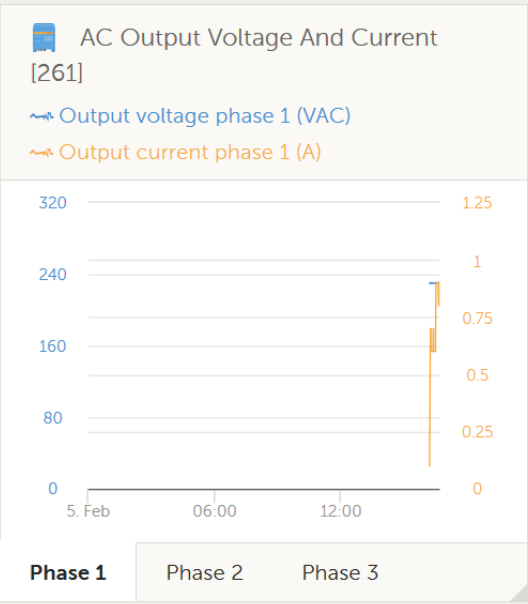

Search an installation

- BACK
- Dashboard
- Advanced**
- Device list
- Settings
- Remote Console
- Notes
- Photos
- Share
- Alarm logs
- Reporting

Log out

Temperature 30.0 C	Temperature type Battery	Temperature status OK
-----------------------	--------------------------------	-----------------------------

### Battery History - BMV1 PORT [258]

Deepest discharge	-95.40 Ah
Last discharge	0.00 Ah
Average discharge	0.00 Ah
Charge cycles	0.00
Full discharges	0.00
Total Ah drawn	-450.30 Ah
Minimum voltage	0.00 V
Maximum voltage	14.16 V

### Battery History - BMV2 STAR [260]

Deepest discharge	-130.90 Ah
Last discharge	0.00 Ah
Average discharge	0.00 Ah
Charge cycles	0.00
Full discharges	0.00
Total Ah drawn	-3143.90 Ah
Minimum voltage	5.91 V
Maximum voltage	17.11 V