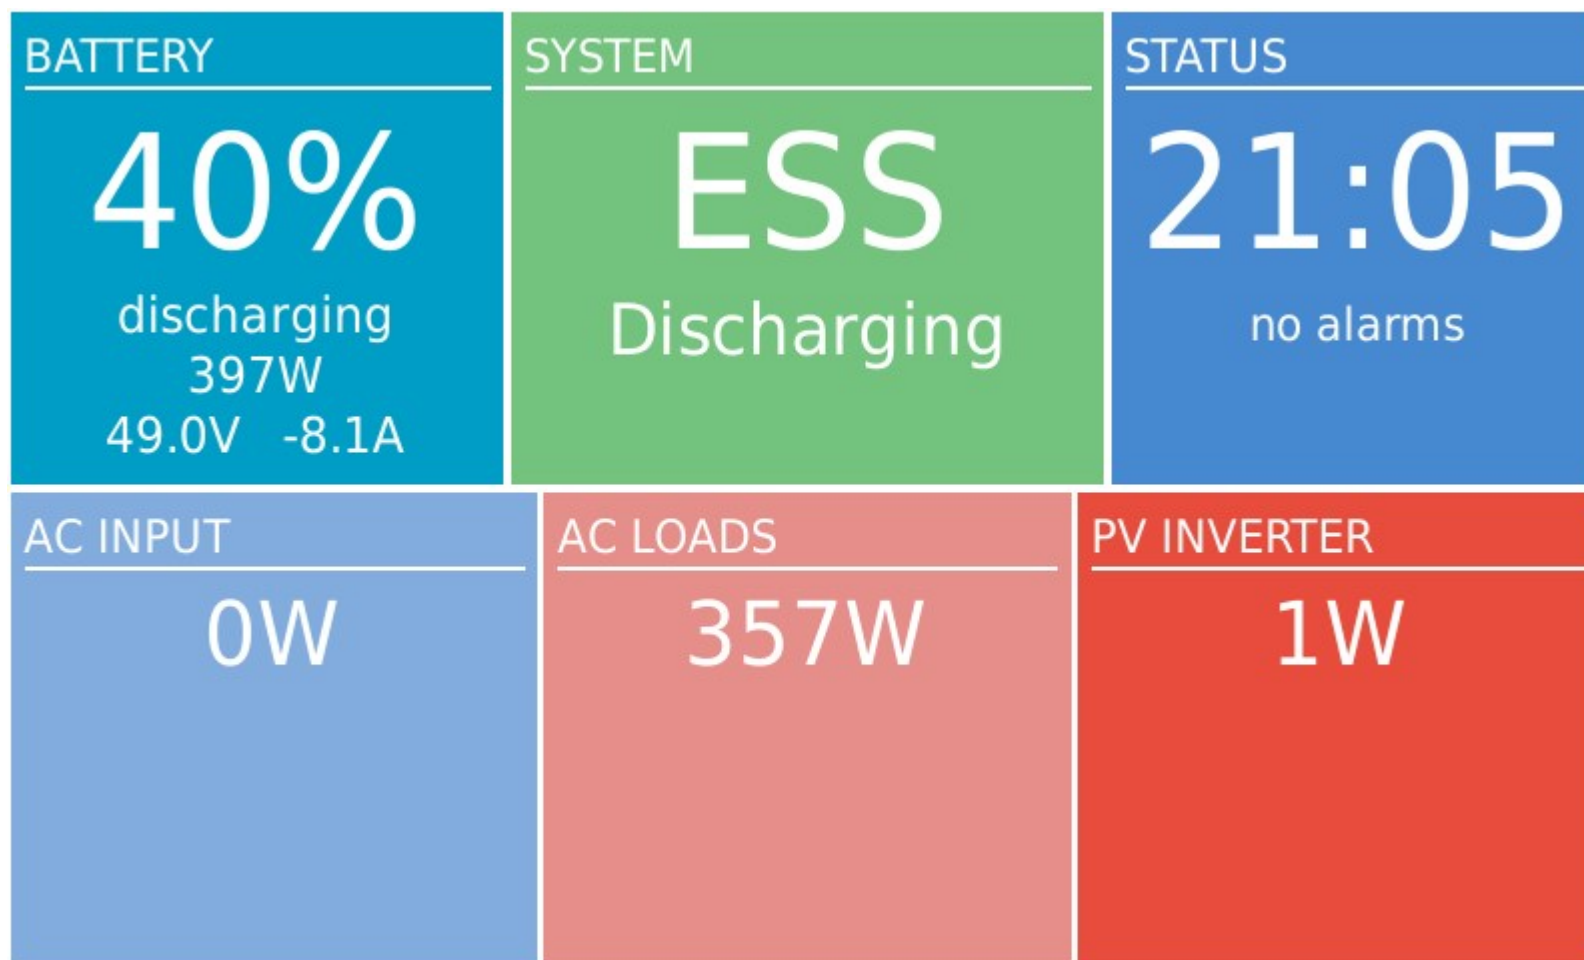

Forgot the password?

Enter a new one on the device.

hotkeys

esc