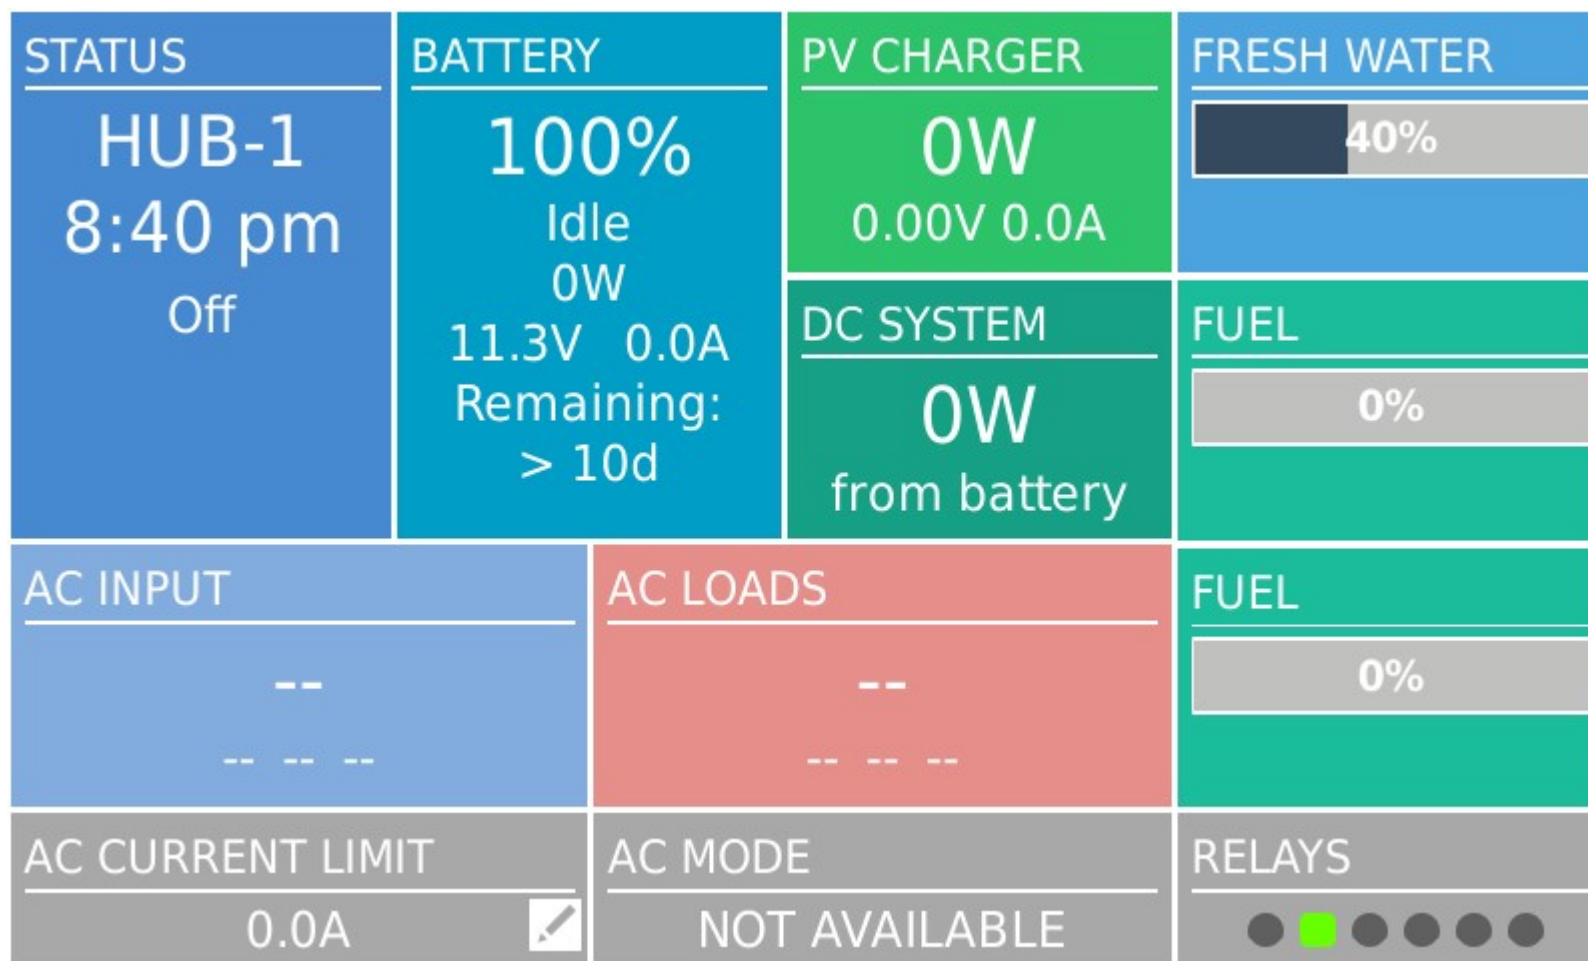

## Forgot the password?

Enter a new one on the device.

## hotkeys

esc