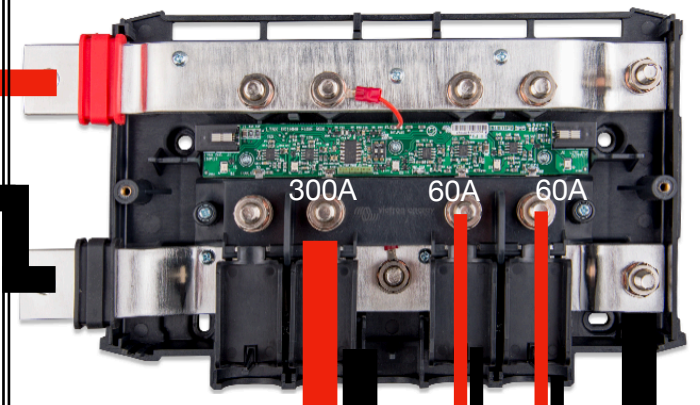

M8 CIRCULAR CONNECTOR CABLES

VE BUS CABLES

GRD

VE DIRECT

350A

70MM

300A

60A

60A

10MM

60A

16MM

ALTERATOR

70MM

70MM

TEMP SENSOR

CHASSIS GROUND

35MM

70MM

TO 230V MAINS DISTRIBUTION BOX

32A MCB

2.5MM