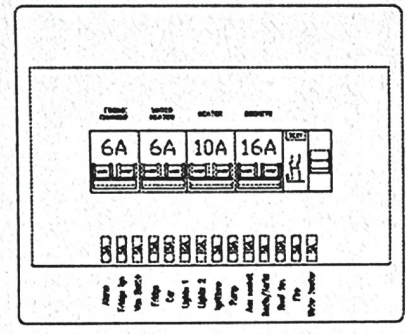

Colour Key

- Wh - White
- Yel - Yellow
- Or - Orange
- Red - Red
- Gr - Green
- Blu - Blue
- Pur - Purple
- Blk - Black
- Pnk - Pink
- Pnk/Blu - Pink/Blue
- Brn/Blu - Brown/Blue
- Brn/Red - Brown/Red
- Wh/Gr - White/Green
- Wh/Blu - White/Blue
- Yel/Blk - Yellow/Black
- Red/Or - Red/Orange
- Or/Wh - Orange/White
- Blk/Wh - Black/White
- Gr/Blu - Green/Blue
- Blu/Red - Blue/Red
- Blu/Brn - Blue/Brown
- Gr/Blk - Green/Black
- Wh/Blu - White/Blue
- Gr/Red - Green/Red
- Gr/Brn - Green/Brown
- Red/Wh - Red/White
- Gry/Blk - Grey/Black

On EHU there is abattery charger for leisure battery

12V Load output records & manages battery

Note:
All white negatives are linked therefore cable sizes and locations may vary.
The water pump has an internal pressure switches fitted