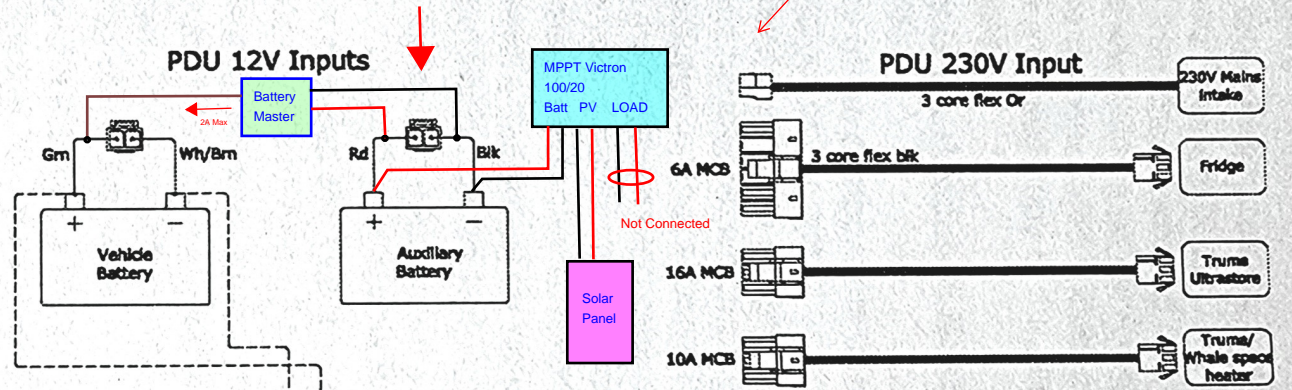

Colour Key

- Wh - White
- Yel - Yellow
- Or - Orange
- Red - Red
- Gr - Green
- Blu - Blue
- Pur - Purple
- Blk - Black
- Pnk - Pink
- Pnk/Blu - Pink/Blue
- Brn/Blu - Brown/Blue
- Brn/Red - Brown/Red
- Wh/Gr - White/Green
- Wh/Blu - White/Blue
- Yel/Blk - Yellow/Black
- Red/Or - Red/Orange
- Or/Wh - Orange/White
- Blk/Wh - Black/White
- Gr/Blu - Green/Blue
- Blu/Red - Blue/Red
- Blu/Brn - Blue/Brown
- Gr/Blk - Green/Black
- Wh/Blu - White/Blue
- Gr/Red - Green/Red
- Gr/Brn - Green/Brown
- Red/Wh - Red/White
- Gry/Blk - Grey/Black

On EHU there is abattery charger for leisure battery

12V Load output records & manages battery

Note:
All white negatives are linked therefore cable sizes and locations may vary.
The water pump has an internal pressure switches fitted