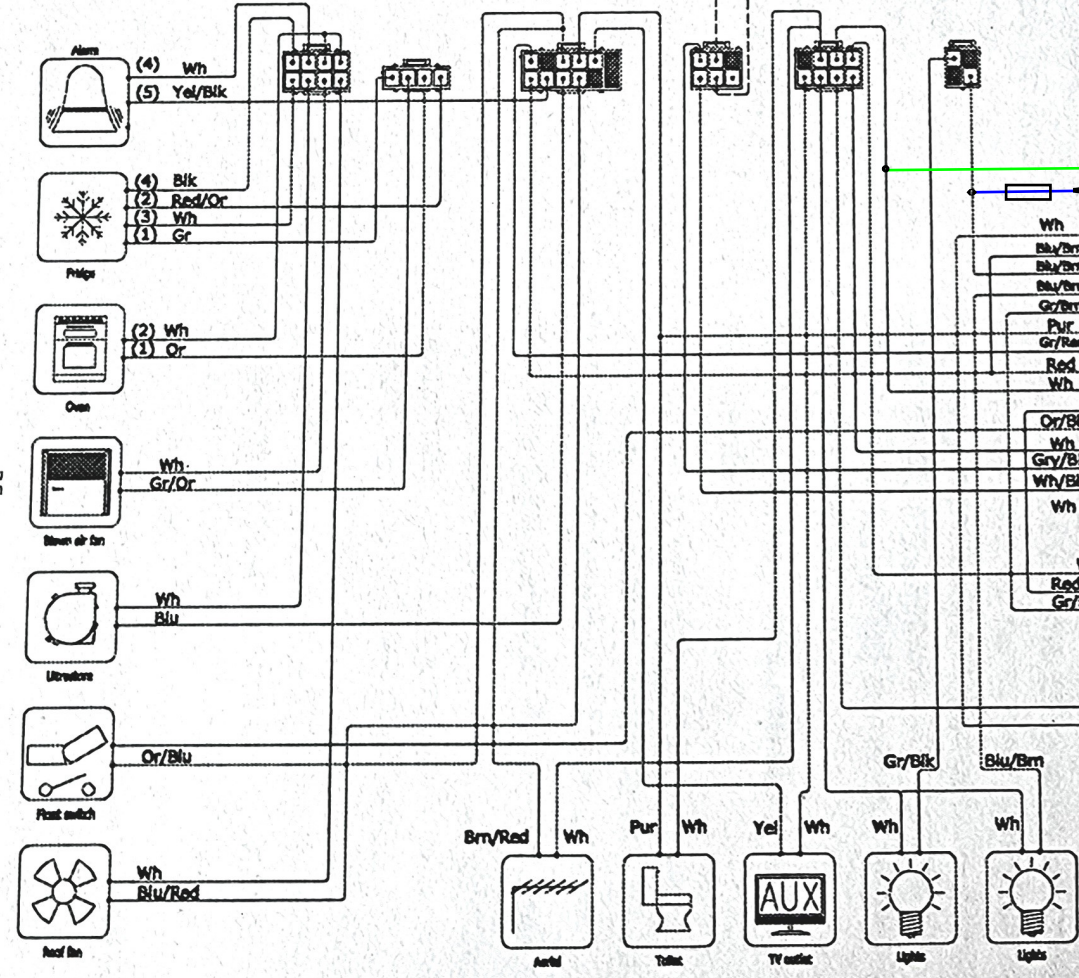

Colour Key

- Wh - White
- Yel - Yellow
- Or - Orange
- Red - Red
- Gr - Green
- Blu - Blue
- Pur - Purple
- Blk - Black
- Pnk - Pink
- Pnk/Blu - Pink/Blue
- Brn/Blu - Brown/Blue
- Brn/Red - Brown/Red
- Wh/Gr - White/Green
- Wh/Blu - White/Blue
- Yel/Blk - Yellow/Black
- Red/Or - Red/Orange
- Or/Wh - Orange/White
- Blk/Wh - Black/White
- Gr/Blu - Green/Blue
- Blu/Red - Blue/Red
- Blu/Brn - Blue/Brown
- Gr/Blk - Green/Black
- Wh/Blu - White/Blue
- Gr/Red - Green/Red
- Gr/Brn - Green/Brown
- Red/Wh - Red/White
- Gry/Blk - Grey/Black

On EHU there is abattery charger for leisure battery

12V Load output records & manages battery

Note:
All white negatives are linked therefore cable sizes and locations may vary.
The water pump has an internal pressure switches fitted