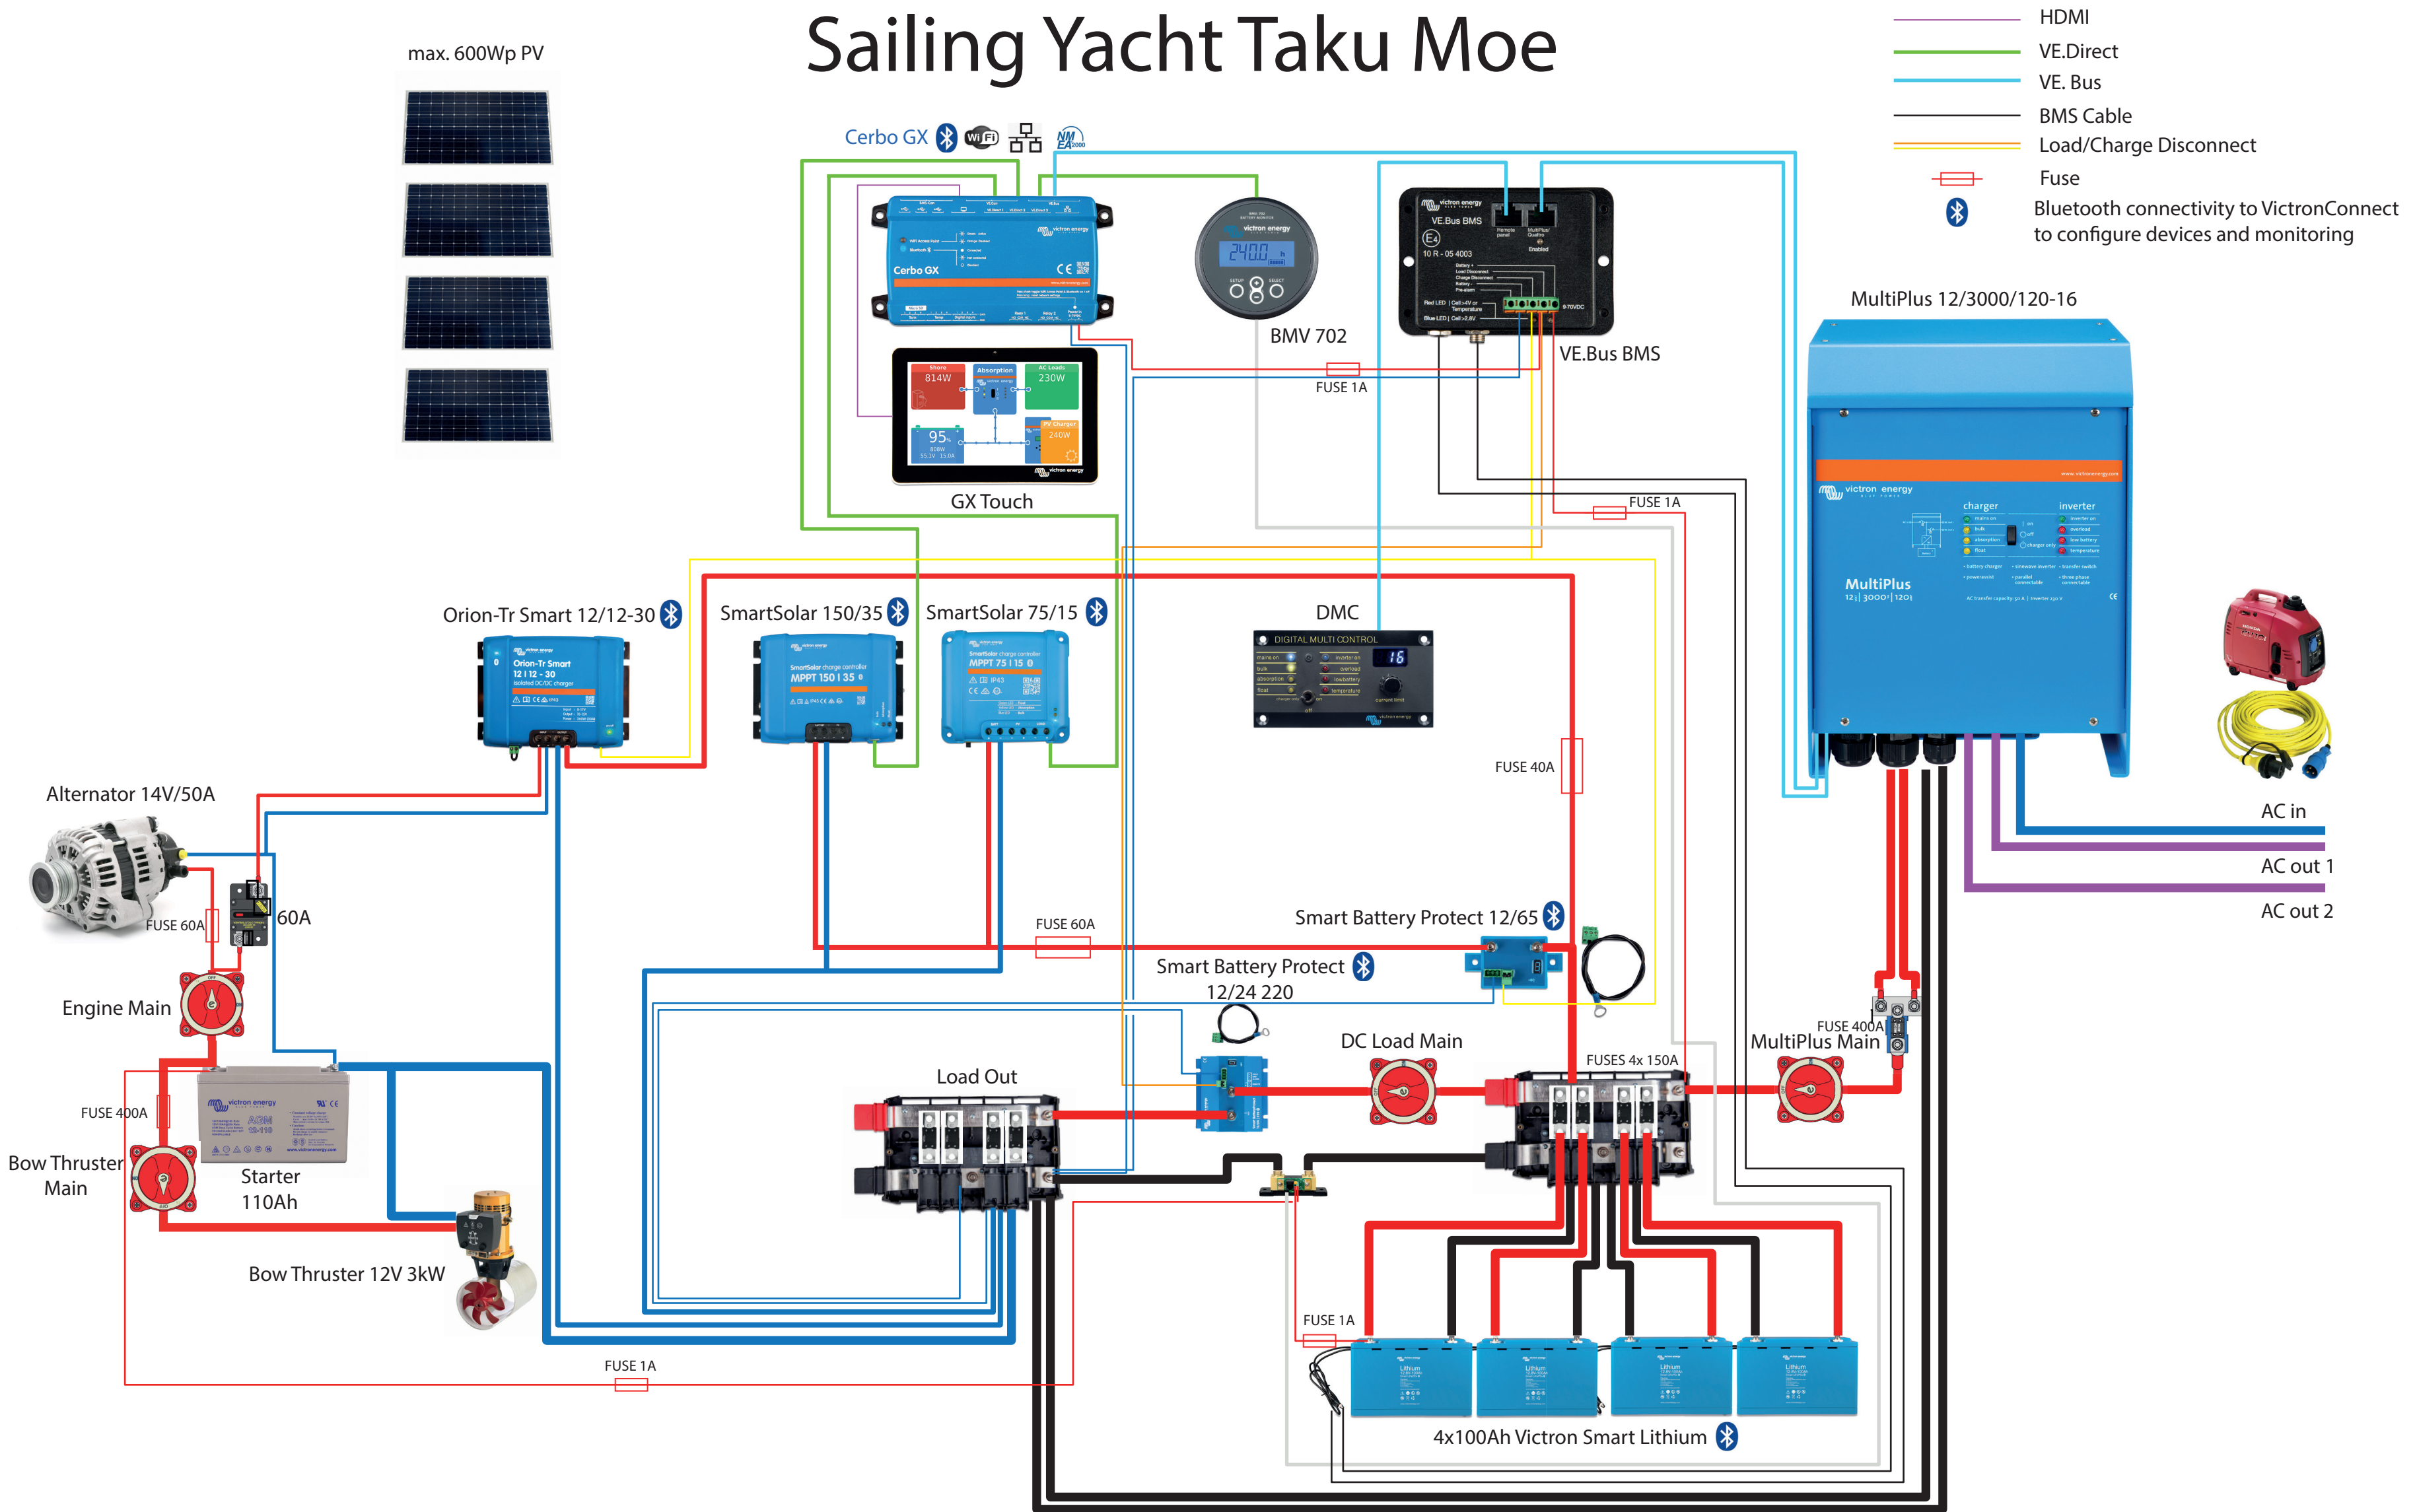

Sailing Yacht Taku Moe

max. 600Wp PV

- HDMI
- VE.Direct
- VE. Bus
- BMS Cable
- Load/Charge Disconnect
- Fuse
- Ⓜ Bluetooth connectivity to VictronConnect to configure devices and monitoring

AC in
AC out 1
AC out 2