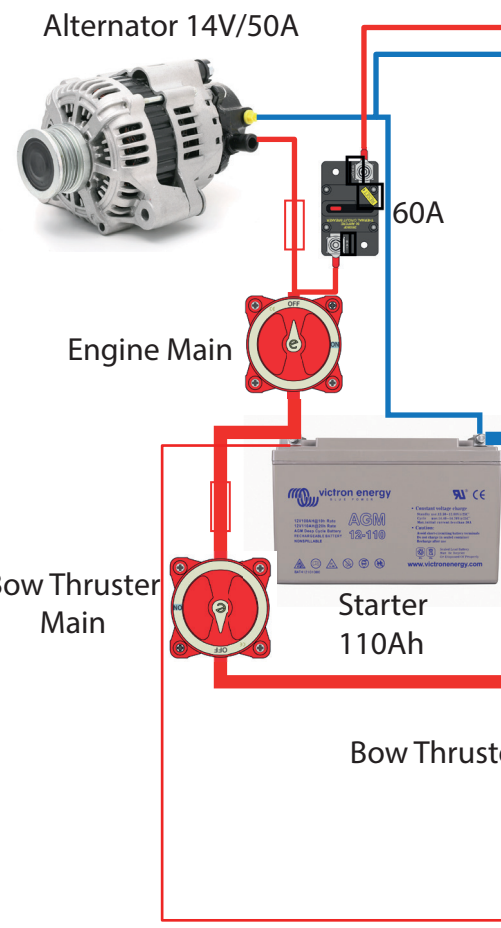

# Sailing Yacht Taku Moe

-  HDMI
-  VE.Direct
-  VE. Bus
-  BMS Cable
-  Load/Charge Disconnect
-  Fuse
-  Bluetooth connectivity to VictronConnect to configure devices and monitoring

max. 600Wp PV

Cerbo GX    

MultiPlus 12/3000/120-16

AC in  
AC out 1  
AC out 2

4x100Ah Victron Smart Lithium 