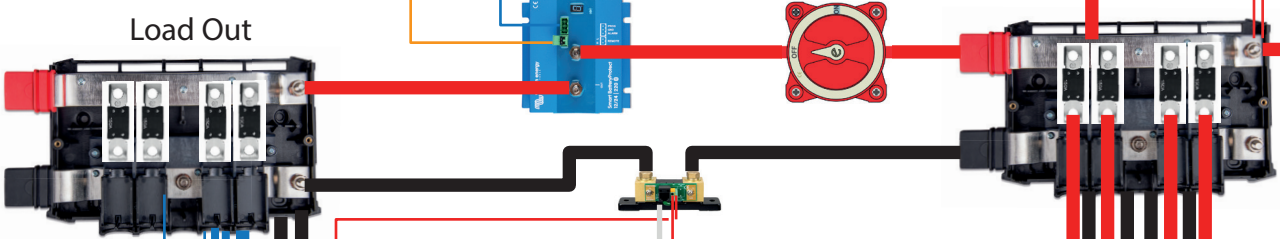

# Sailing Yacht Taku Moe

-  HDMI
-  VE.Direct
-  VE. Bus
-  BMS Cable
-  Load/Charge Disconnect
-  Fuse
-  Bluetooth connectivity to VictronConnect to configure devices and monitoring

max. 600Wp PV

Cerbo GX    

MultiPlus 12/3000/120-16

AC in  
AC out 1  
AC out 2

4x100Ah Victron Smart Lithium 