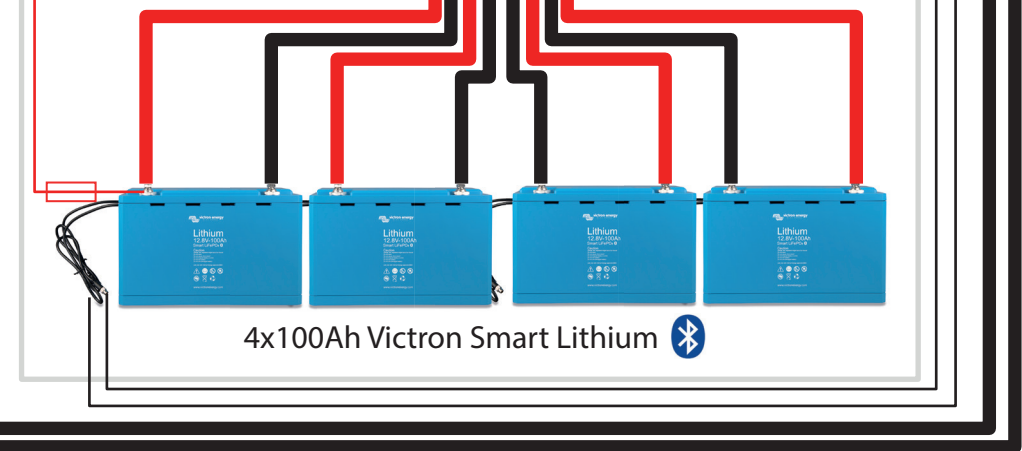

# Sailing Yacht Taku Moe

-  HDMI
-  VE.Direct
-  VE. Bus
-  BMS Cable
-  Load/Charge Disconnect
-  Fuse
-  Bluetooth connectivity to VictronConnect to configure devices and monitoring

max. 600Wp PV

Cerbo GX    

MultiPlus 12/3000/120-16

AC in  
AC out 1  
AC out 2

4x100Ah Victron Smart Lithium 