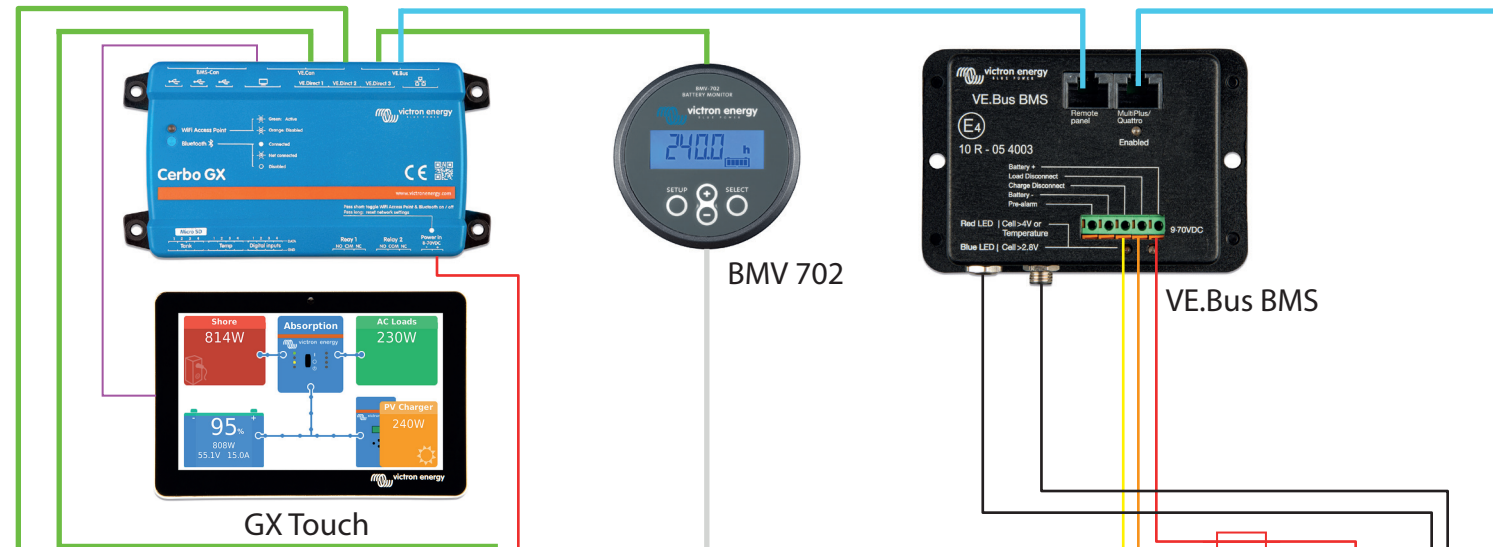

# Sailing Yacht Taku Moe

-  HDMI
-  VE.Direct
-  VE. Bus
-  BMS Cable
-  Load/Charge Disconnect
-  Fuse
-  Bluetooth connectivity to VictronConnect to configure devices and monitoring

max. 600Wp PV

Cerbo GX    

MultiPlus 12/3000/120-16

AC in  
AC out 1  
AC out 2

4x100Ah Victron Smart Lithium 