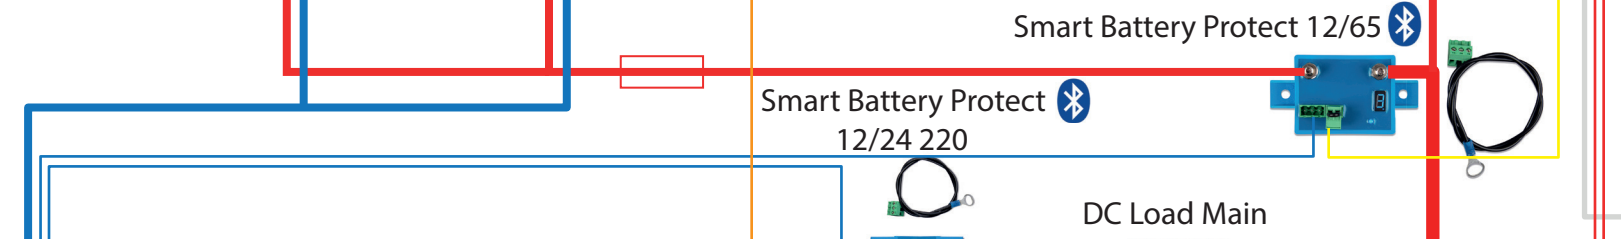

# Sailing Yacht Taku Moe

-  HDMI
-  VE.Direct
-  VE. Bus
-  BMS Cable
-  Load/Charge Disconnect
-  Fuse
-  Bluetooth connectivity to VictronConnect to configure devices and monitoring

max. 600Wp PV

Cerbo GX    

MultiPlus 12/3000/120-16

AC in  
AC out 1  
AC out 2

4x100Ah Victron Smart Lithium 