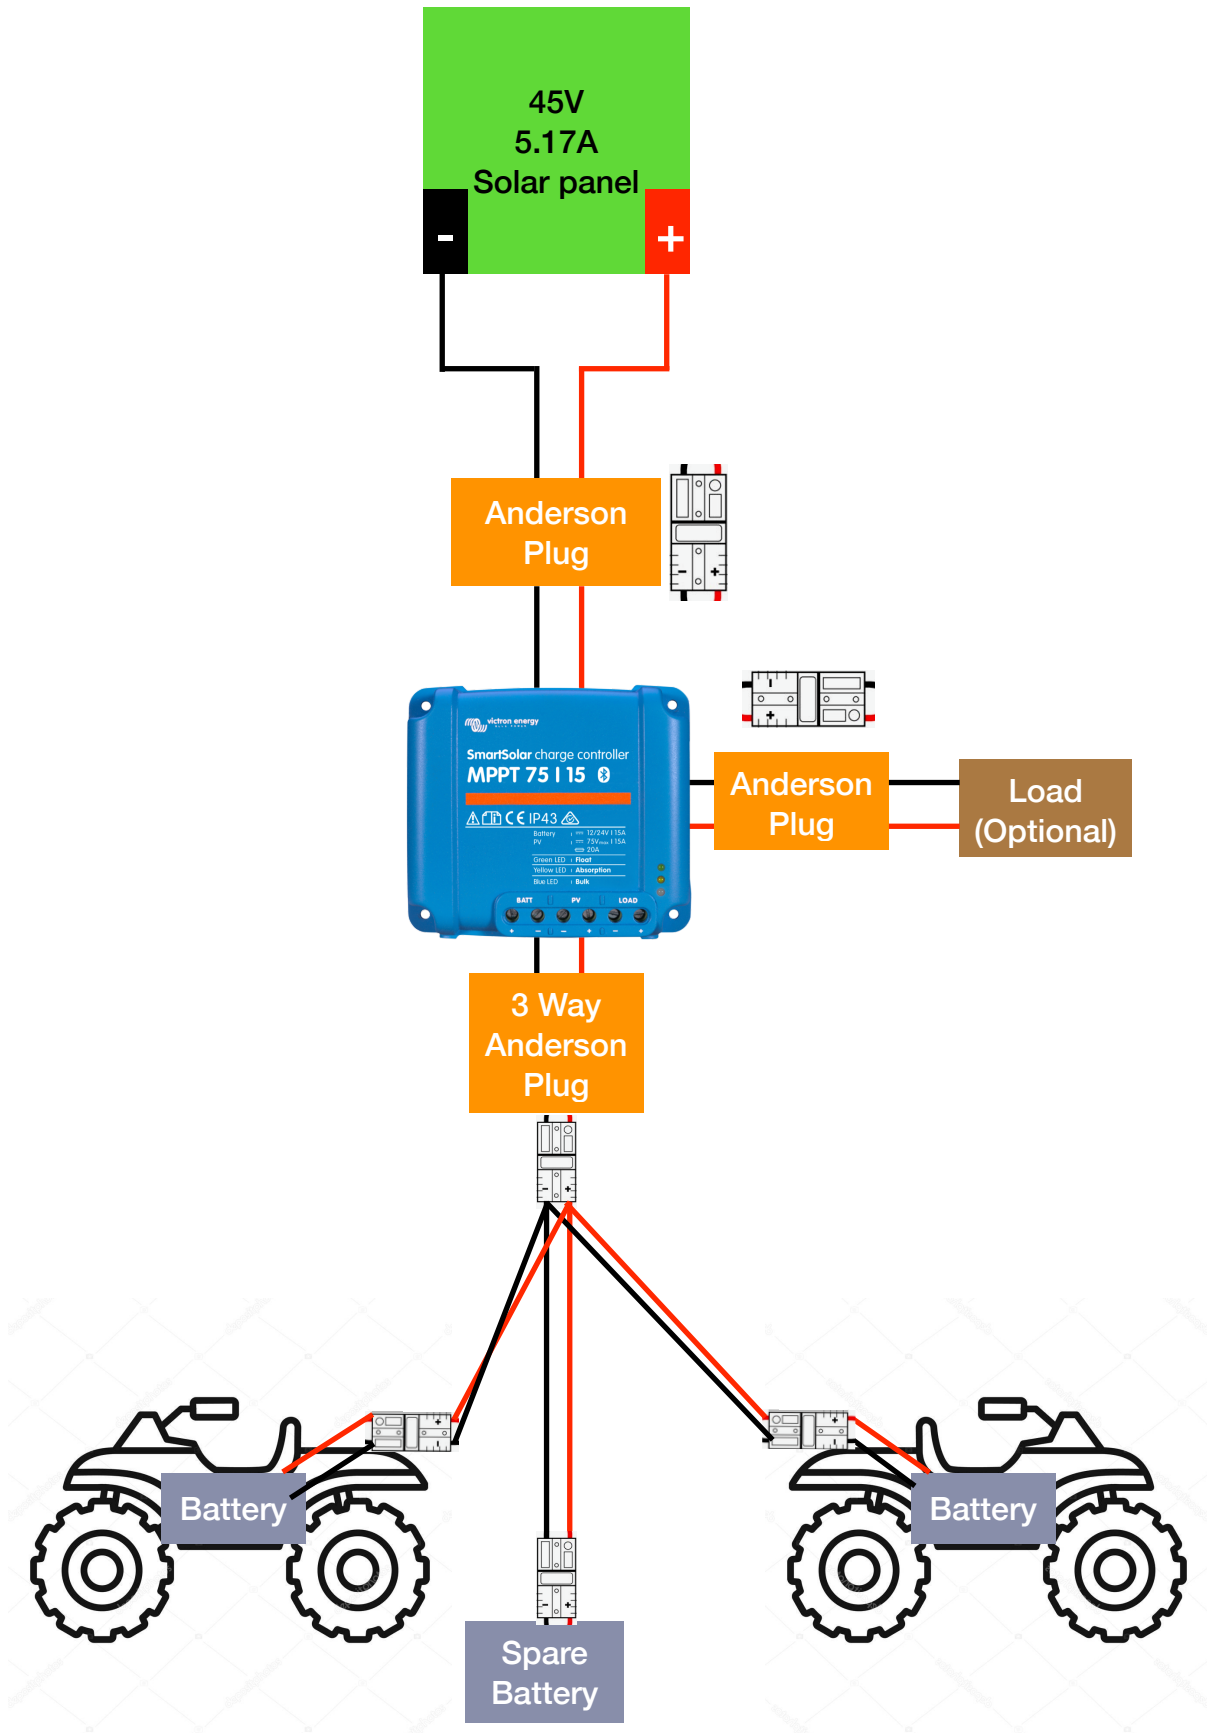

Yamaha Sea Container

Panels	Voltage	Amps
1	45	5.17
2	45	10.34