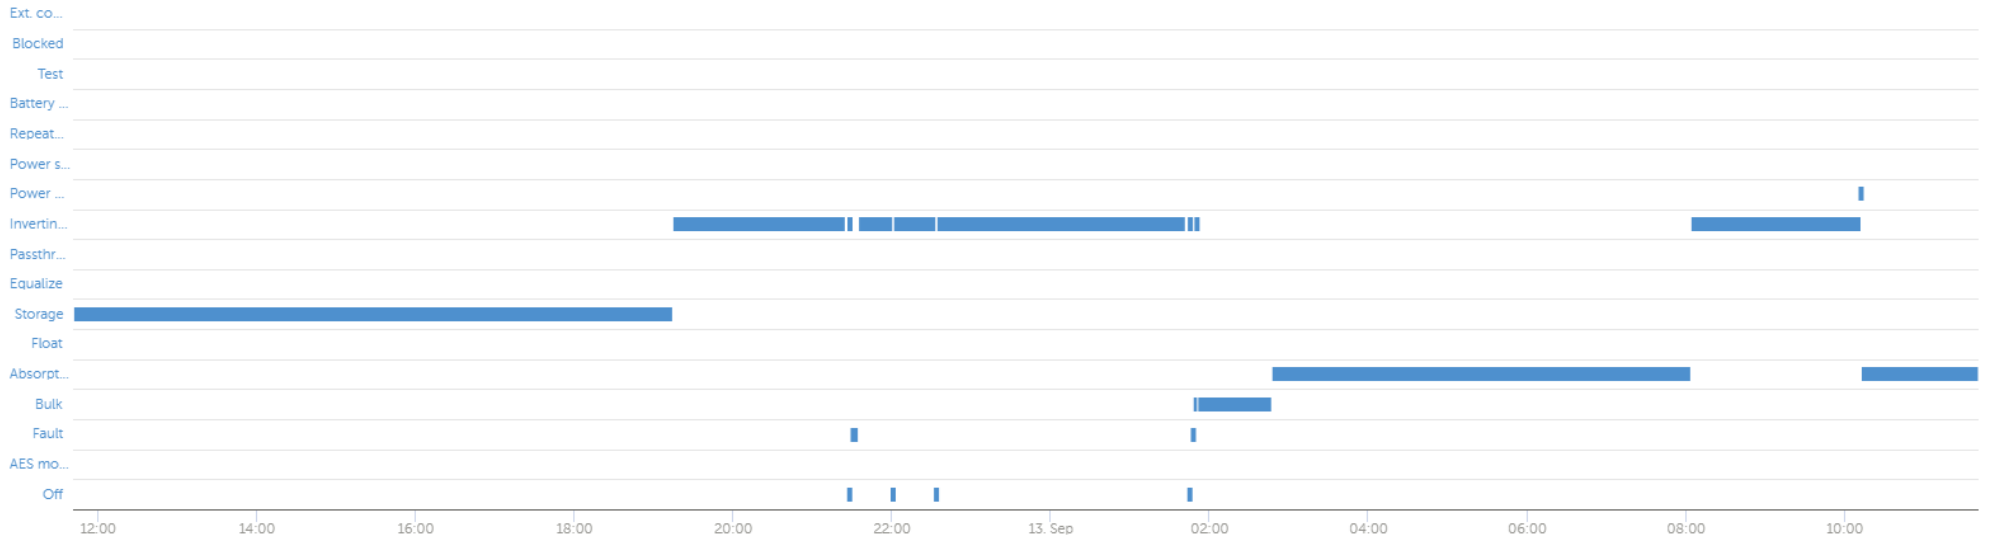

VE.Bus State [261]

VE.Bus Warnings and Alarms [261]

### Battery Consumed Amphours [260]

Consumed Amphours (Ah)

### System - Battery SOC (State of Charge)

Battery State of Charge (%)