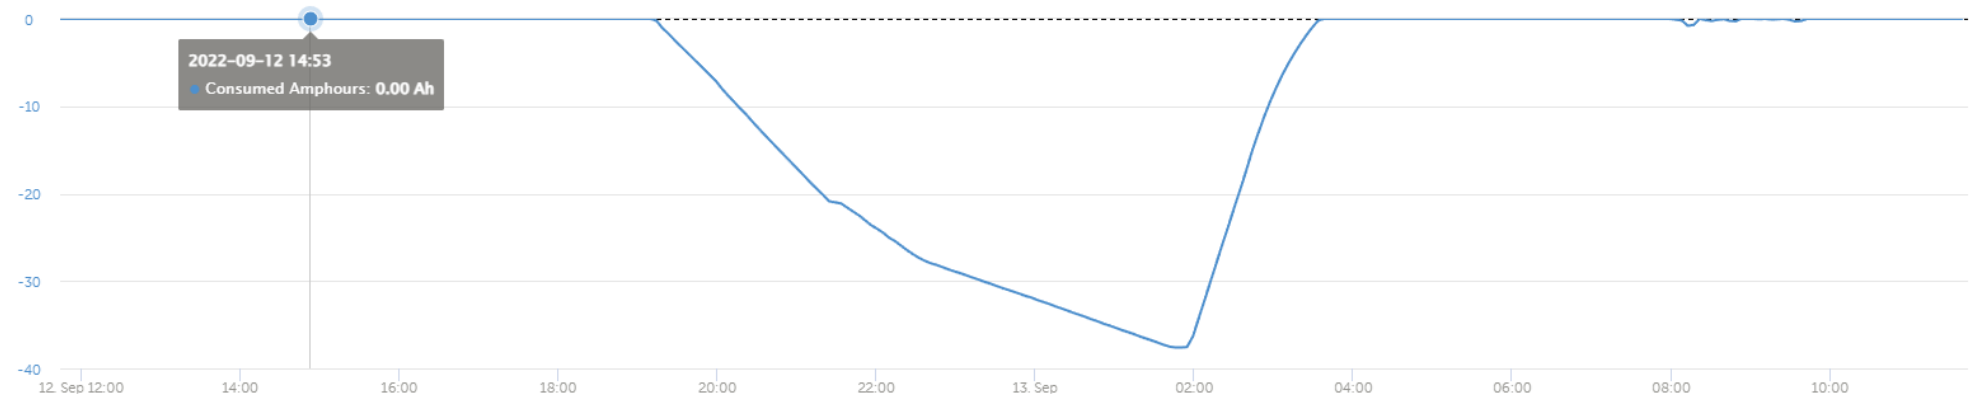

VE.Bus State [261]

VE.Bus Warnings and Alarms [261]

### Battery Consumed Amphours [260]

Consumed Amphours (Ah)