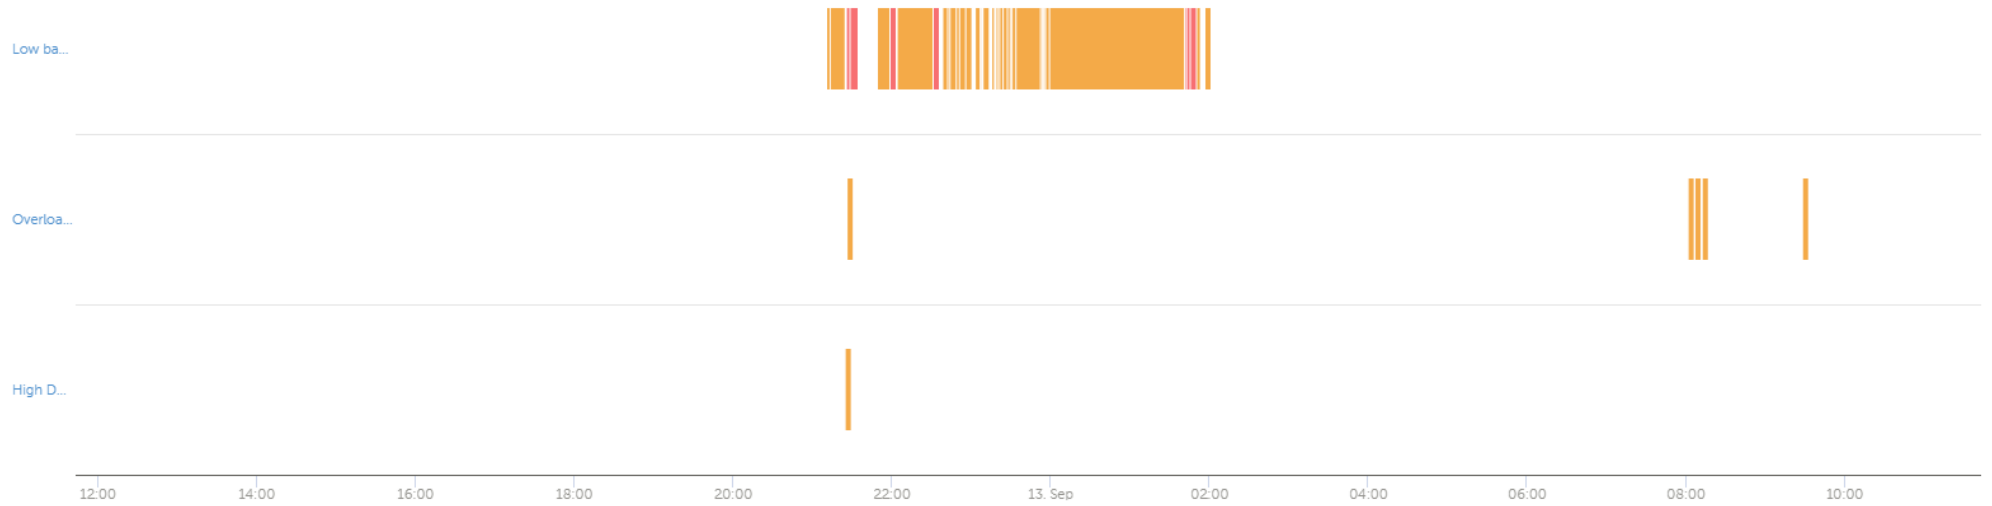

VE.Bus State [261]

VE.Bus Warnings and Alarms [261]

### Battery Consumed Amphours [260]

Consumed Amphours (Ah)

### System - Battery SOC (State of Charge)

Battery State of Charge (%)