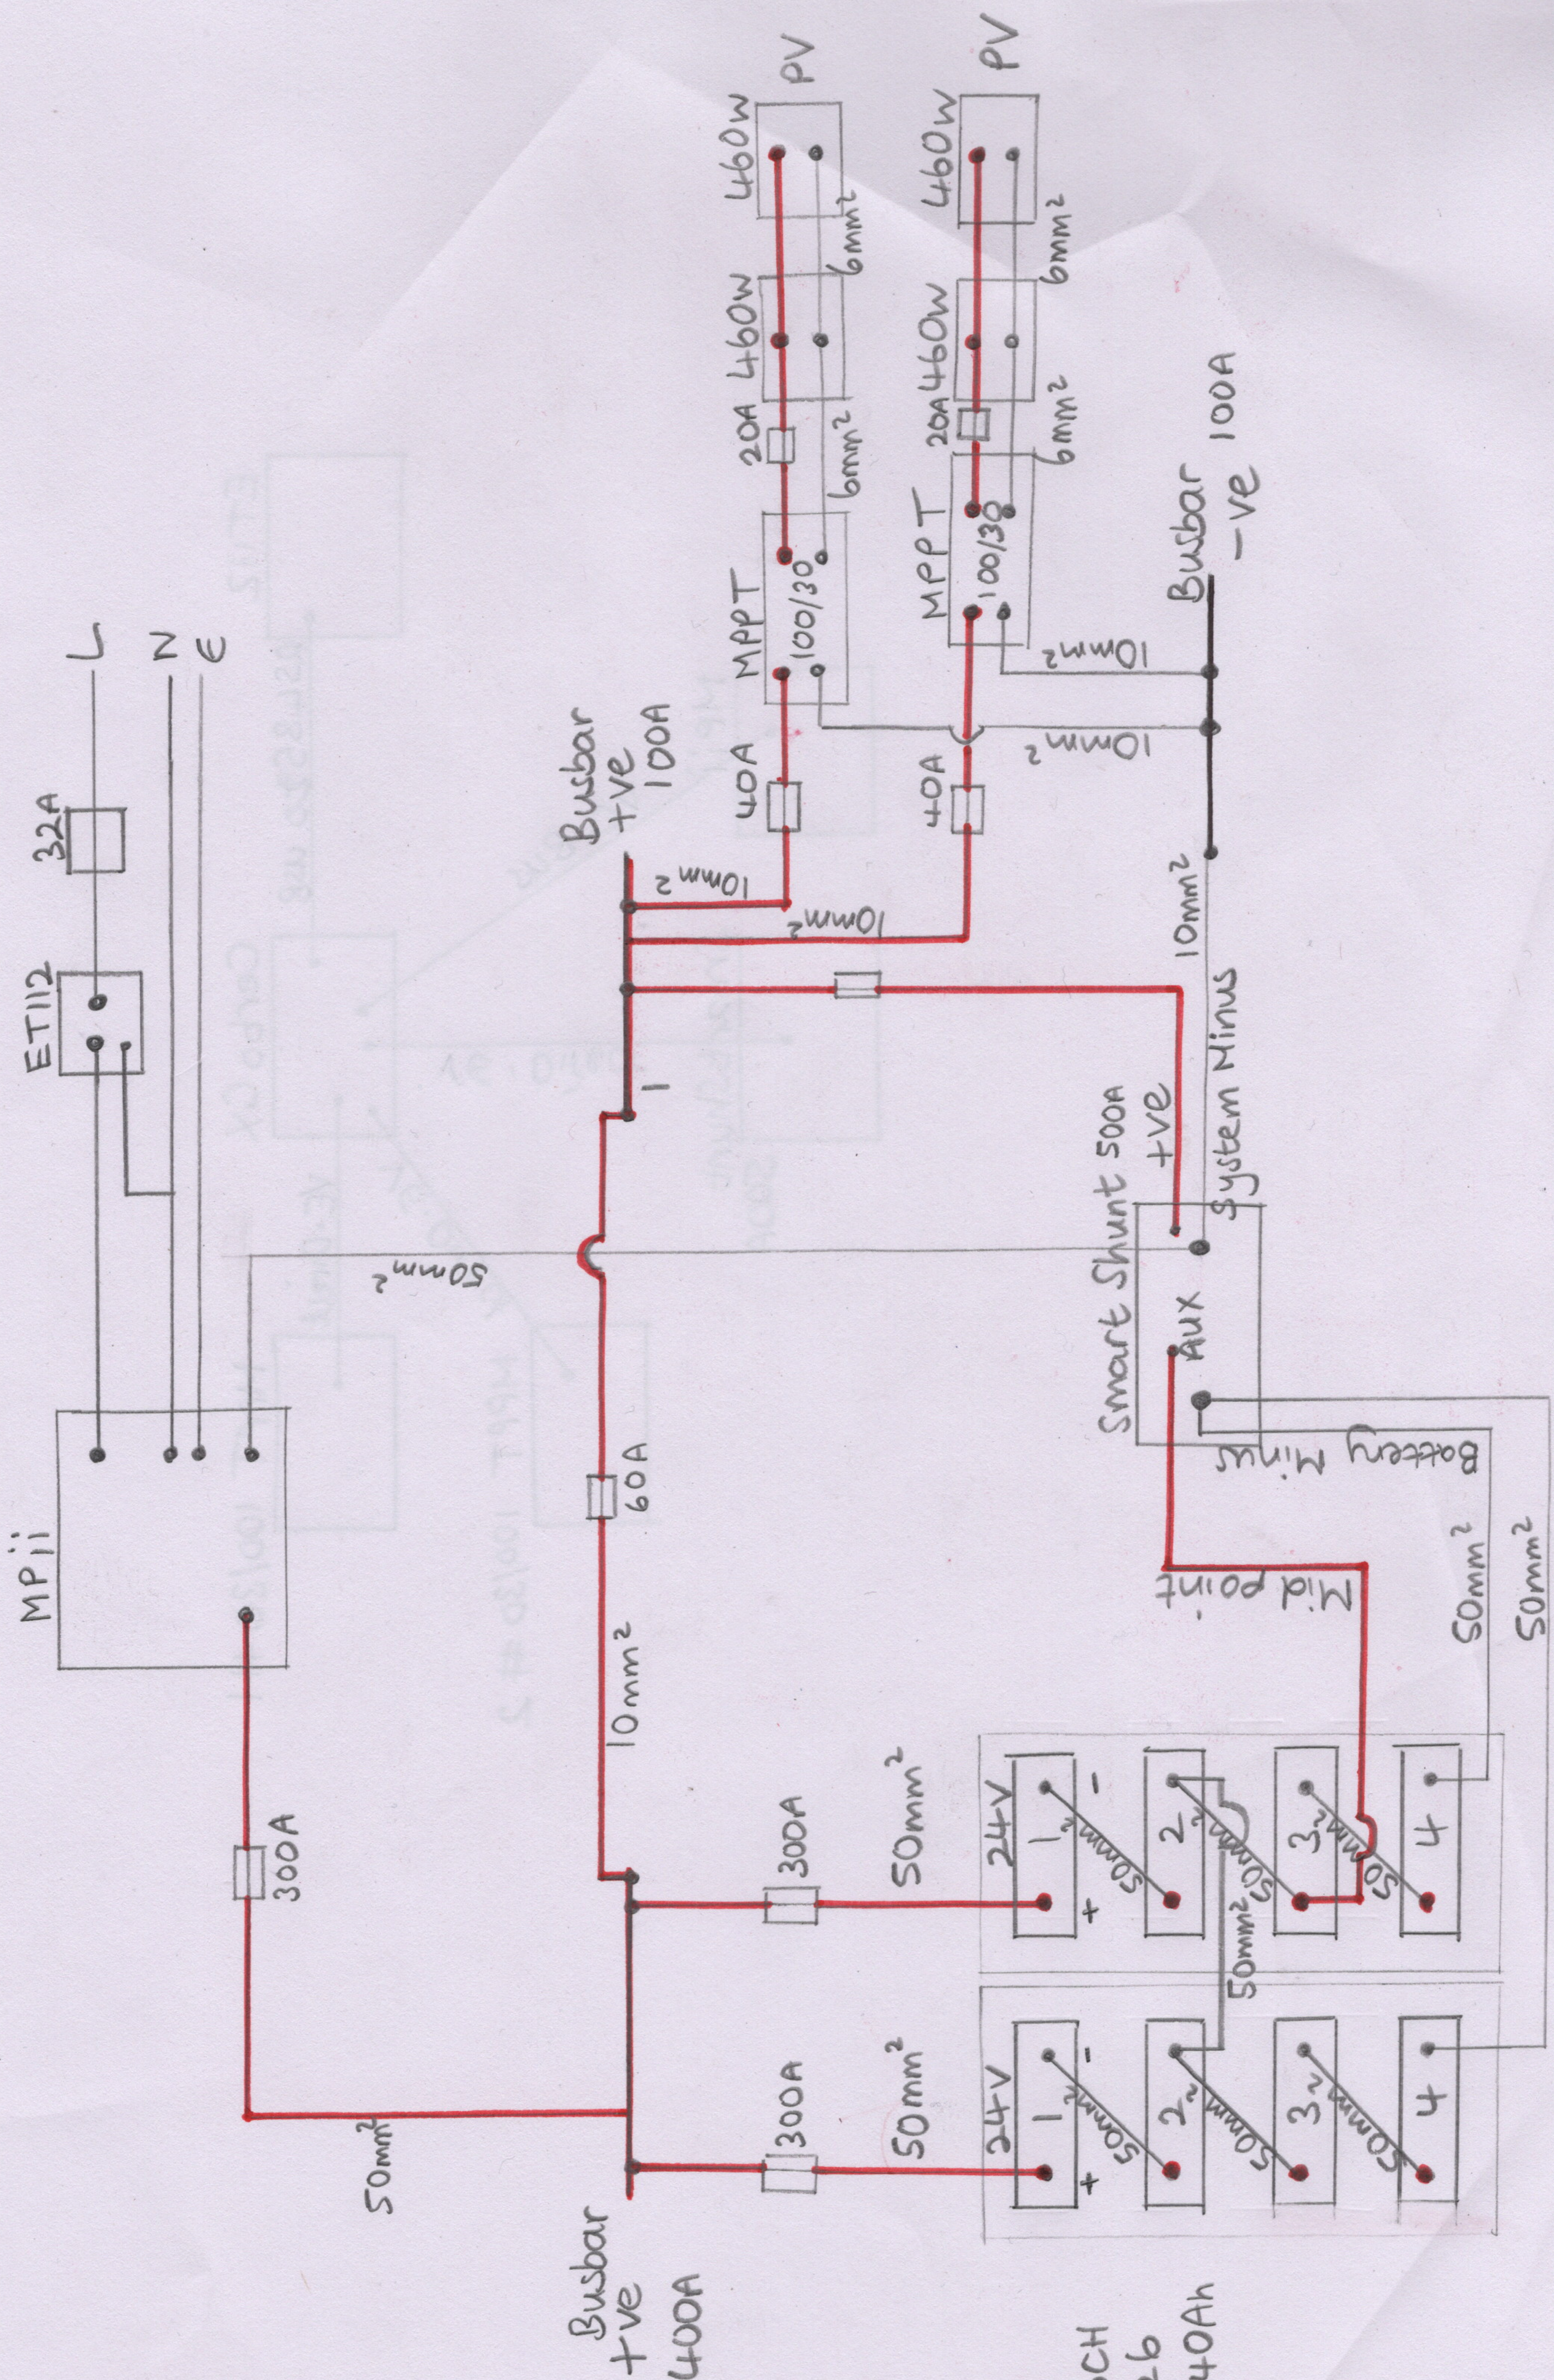

IVY COTTAGE

32A ET112

LEOCH  
DT126  
6V 240Ah

IVY COTTAGE

IVY COTTAGE