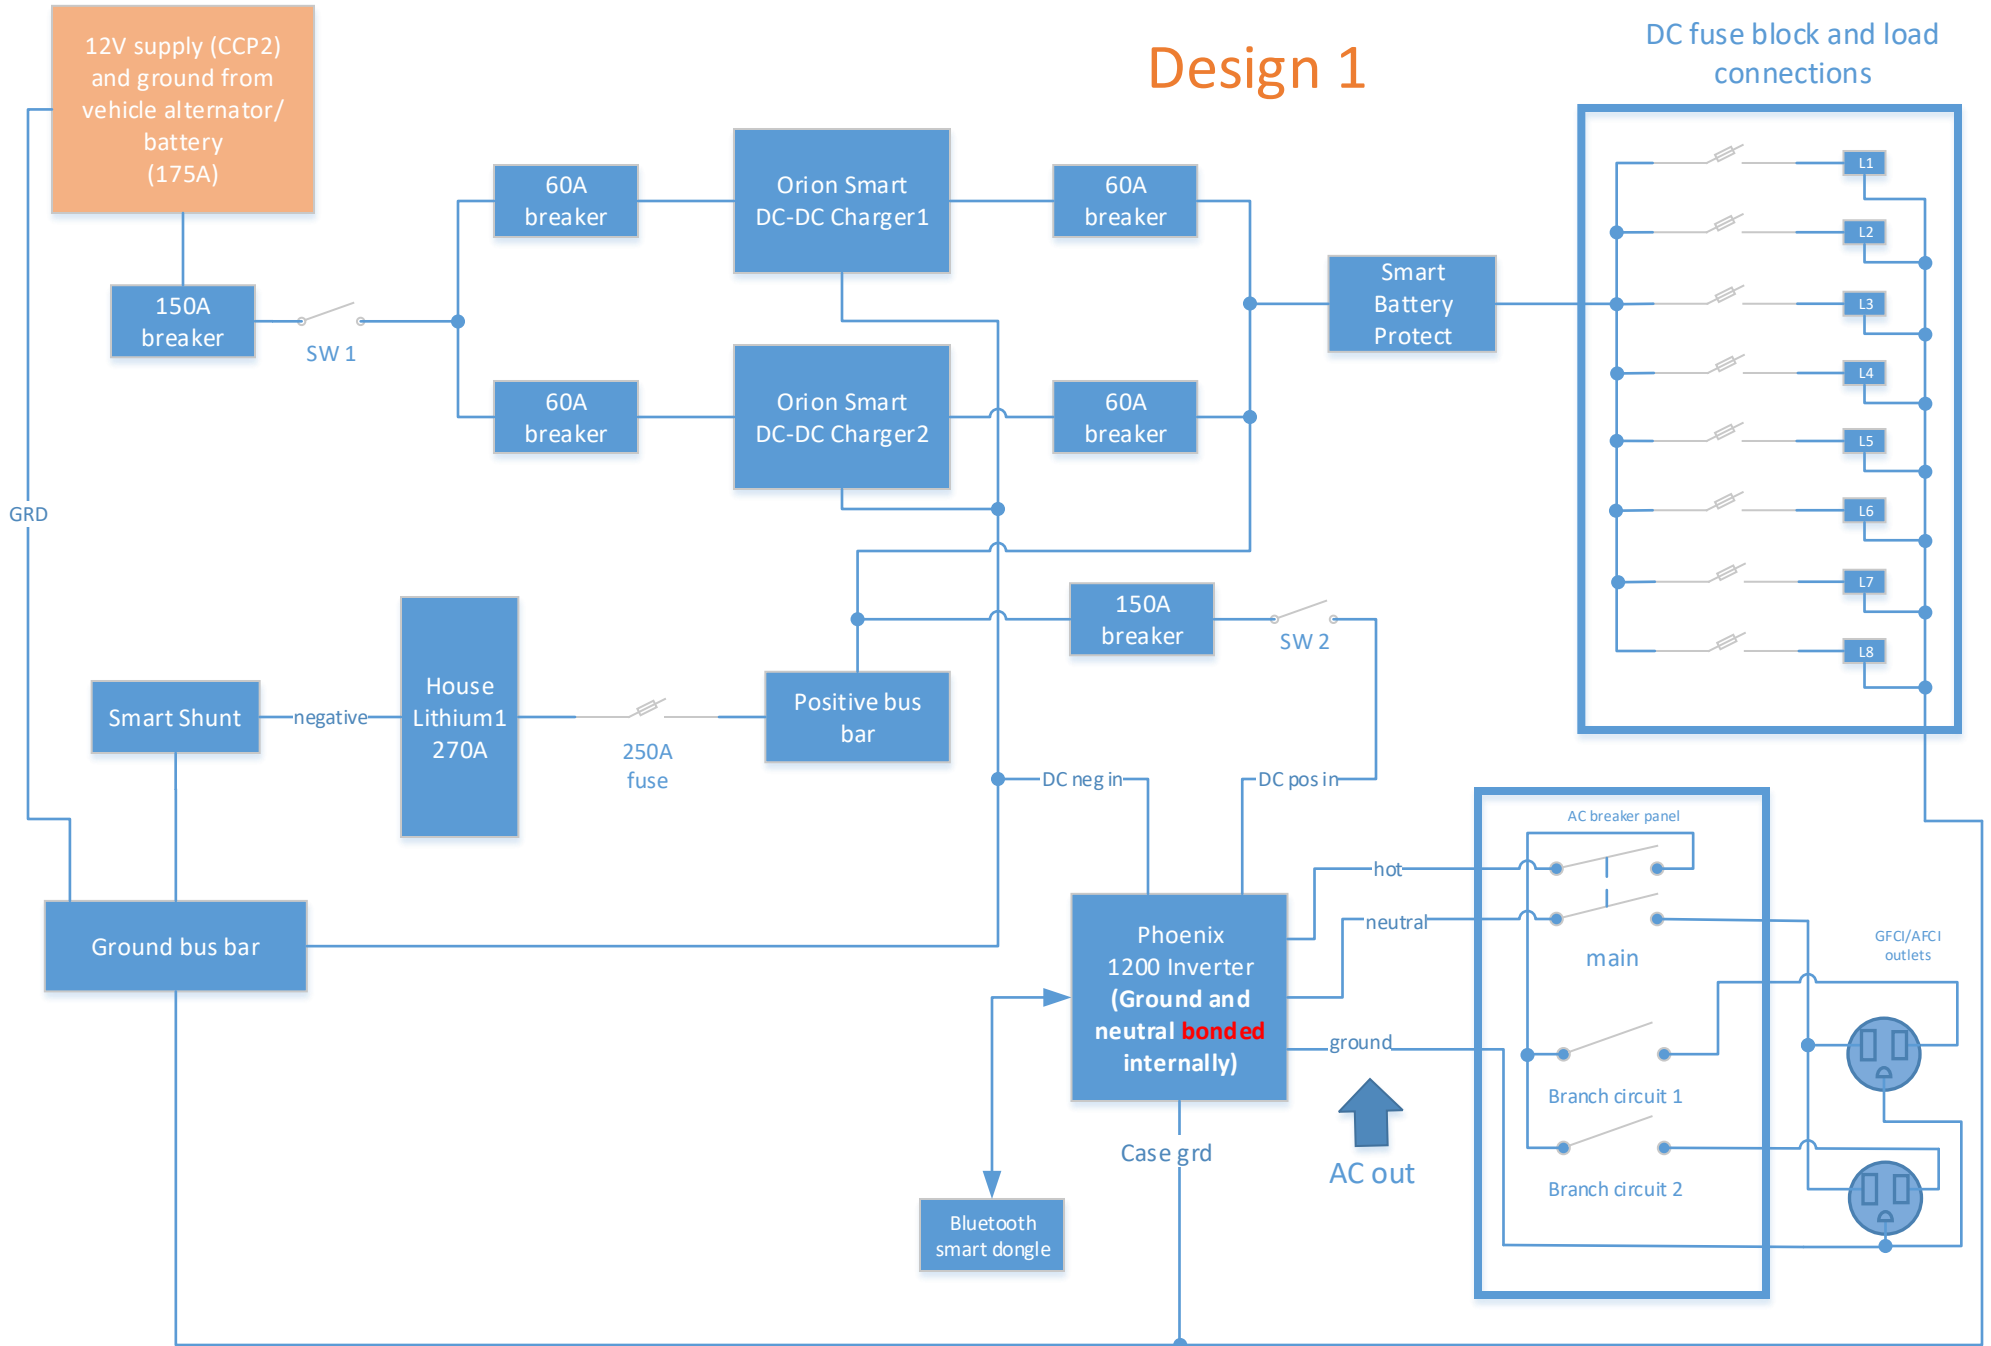

# Design 1

Cerbo GX Communication  
(bluetooth and wired comm)