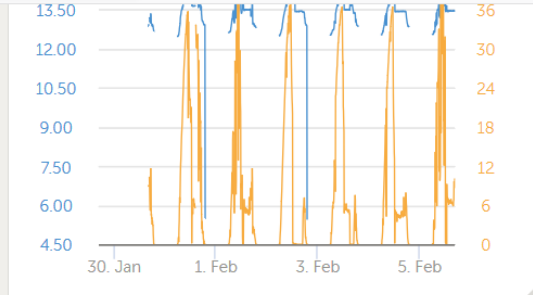

victron energy
BLUE POWER

Search an installation

BACK

- Dashboard
- **Advanced**
- Device list
- Settings
- Remote Console
- Notes
- Photos
- Share
- Alarm logs
- Reporting

Log out

Temperature Sensor [23]
Temperature (C)

Temperature	Temperature type	Temperature status
31.0 C	Battery	OK

MPPT state - BS 75/50 MPPT1 FRONT PANELS [289]

Ext. Control

- Equalize
- Storage
- Float
- Absorption: 2020-02-05 11:09 - 2020-02-05 12:08
- Bulk
- Fault
- Off

MPPT state - BS 75/50 MPPT2 REAR PANELS [288]

Ext. Control

- Equalize
- Storage
- Float
- Absorption
- Bulk
- Fault
- Off