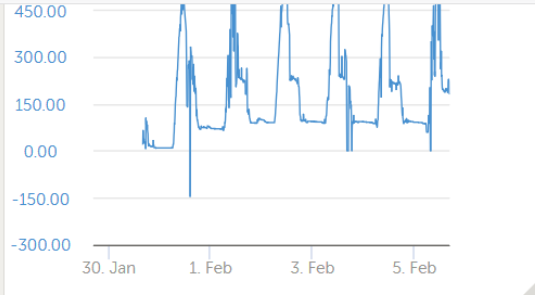

victron energy
BLUE POWER

Search an installation

BACK

- Dashboard
- **Advanced**
- Device list
- Settings
- Remote Console
- Notes
- Photos
- Share
- Alarm logs
- Reporting

Log out

Temperature Sensor [23]
Temperature (C)

Temperature	Temperature type	Temperature status
31.0 C	Battery	OK

MPPT state - BS 75/50 MPPT1 FRONT PANELS [289]

Ext. Control

- Equalize
- Storage
- Float
- Absorption: 2020-02-05 11:09 - 2020-02-05 12:08
- Bulk
- Fault
- Off

MPPT state - BS 75/50 MPPT2 REAR PANELS [288]

Ext. Control

- Equalize
- Storage
- Float
- Absorption
- Bulk
- Fault
- Off