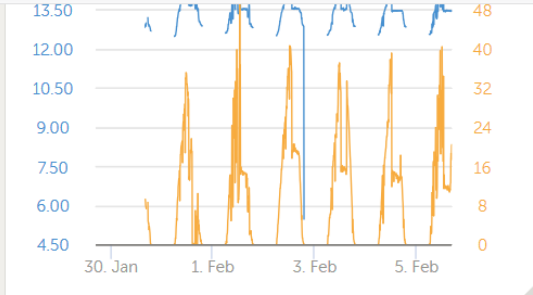

victron energy
BLUE POWER

Search an installation

BACK

- Dashboard
- **Advanced**
- Device list
- Settings
- Remote Console
- Notes
- Photos
- Share
- Alarm logs
- Reporting

Log out

Temperature Sensor [23]
Temperature (C)

Temperature	Temperature type	Temperature status
31.0 C	Battery	OK

MPPT state - BS 75/50 MPPT1 FRONT PANELS [289]

Ext. Control

- Equalize
- Storage
- Float
- Absorption: 2020-02-05 11:09 - 2020-02-05 12:08
- Bulk
- Fault
- Off

MPPT state - BS 75/50 MPPT2 REAR PANELS [288]

Ext. Control

- Equalize
- Storage
- Float
- Absorption
- Bulk
- Fault
- Off